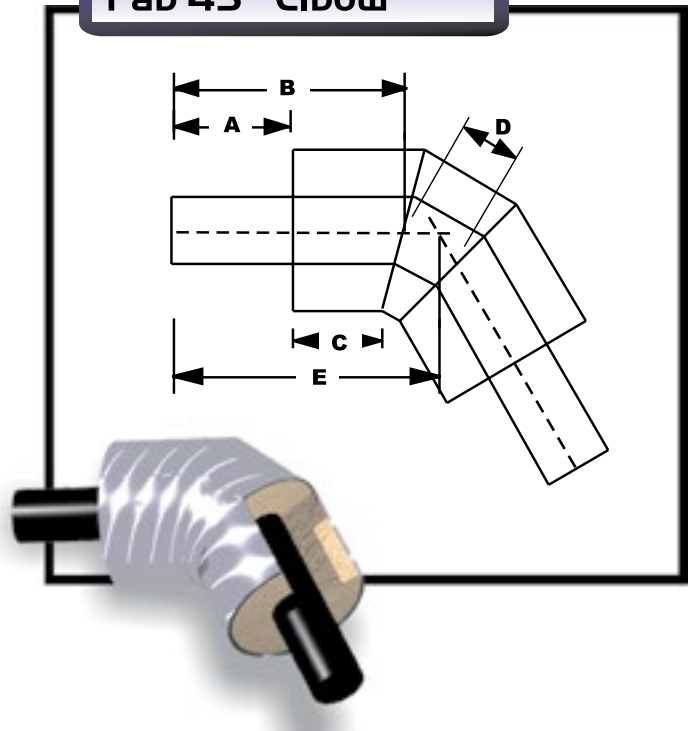

Aluminum Spir-L-ok Jacket

Fab 60° Elbow - Fab 45° Elbow

Fab 60° Elbow

Fab 45° Elbow

▼ Pipe Size
 ▼ Insulation Thickness
 ▼ Jacket O.D.

Fab 60° Elbow

Fab 45° Elbow

A B C D E App. Weight A B C App. Weight

2"	3"	8.45"	8"	14.875"	6"	3.47"	21.75"	11.5 lbs.	8"	18.25"	6"	10.5 lbs.
3"	2"	8.45"	8"	14.875"	6"	3.7"	22.25"	14 lbs.	8"	18.25"	6"	13.4 lbs.
3"	3"	10.8"	8"	15"	6"	3.7"	22.5"	17.5 lbs.	8"	19.5"	6"	17 lbs.
4"	2"	8.45"	8"	14.875"	6"	3.9"	22.625"	17.5 lbs.	8"	18.25"	6"	17 lbs.
4"	3"	10.8"	8"	15"	6"	3.9"	23"	21 lbs.	8"	19.5"	6"	21 lbs.
4"	4"	12.9"	8"	15.25"	6"	3.9"	23.125"	25.5 lbs.	8"	20.5"	6"	25 lbs.
6"	2"	10.8"	8"	15"	6"	4.32"	23.75"	31 lbs.	8"	19.5"	6"	34.5 lbs.
6"	3"	12.9"	8"	15.25"	6"	4.32"	24"	36 lbs.	8"	20.5"	6"	40 lbs.
6"	4"	15.87"	8"	15.5"	6"	4.32"	24.25"	44 lbs.	8"	22"	6"	47 lbs.
8"	2"	12.9"	8"	15.25"	6"	7.72"	24.75"	56 lbs.	8"	20.5"	6"	66.5 lbs.
8"	3"	15.87"	8"	15.5"	6"	7.72"	25"	66 lbs.	8"	22"	6"	75 lbs.
10"	2"	15.87"	8"	15.5"	6"	8.14"	26"	87 lbs.	8"	22"	6"	106 lbs.
10"	3"	17.43"	8"	15.75"	6"	8.14"	26"	93 lbs.	8"	22.75"	6"	112 lbs.
12"	2"	17.43"	8"	15.75"	6"	8.54"	27"	117 lbs.	8"	22.75"	6"	160 lbs.
12"	3"	19.8"	8"	16"	6"	8.54"	27"	128 lbs.	8"	24"	6"	168 lbs.