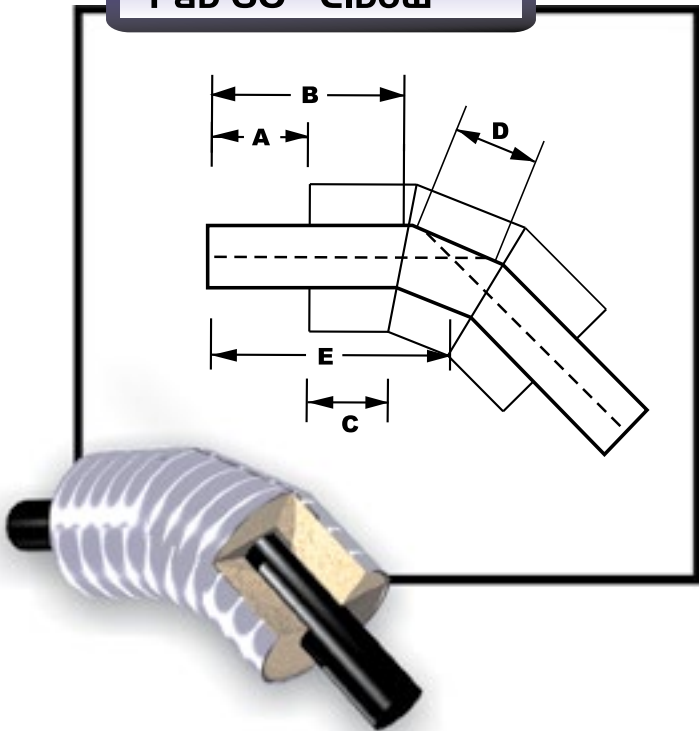

Aluminum Spir-L-ok Jacket

Fab 60° Elbow - Fab 45° Elbow

Fab 60° Elbow

Fab 45° Elbow

▼ Pipe Size
 ▼ Insulation Thickness
 ▼ Jacket O.D.

Fab 60° Elbow

Fab 45° Elbow

A B C D E App. Weight A B C App. Weight

2"	3"	8.45"	8"	14.875"	6"	3.47"	21.75"	11.5 lbs.	8"	18.25"	6"	10.5 lbs.
3"	2"	8.45"	8"	14.875"	6"	3.7"	22.25"	14 lbs.	8"	18.25"	6"	13.4 lbs.
3"	3"	10.8"	8"	15"	6"	3.7"	22.5"	17.5 lbs.	8"	19.5"	6"	17 lbs.
4"	2"	8.45"	8"	14.875"	6"	3.9"	22.625"	17.5 lbs.	8"	18.25"	6"	17 lbs.
4"	3"	10.8"	8"	15"	6"	3.9"	23"	21 lbs.	8"	19.5"	6"	21 lbs.
4"	4"	12.9"	8"	15.25"	6"	3.9"	23.125"	25.5 lbs.	8"	20.5"	6"	25 lbs.
6"	2"	10.8"	8"	15"	6"	4.32"	23.75"	31 lbs.	8"	19.5"	6"	34.5 lbs.
6"	3"	12.9"	8"	15.25"	6"	4.32"	24"	36 lbs.	8"	20.5"	6"	40 lbs.
6"	4"	15.87"	8"	15.5"	6"	4.32"	24.25"	44 lbs.	8"	22"	6"	47 lbs.
8"	2"	12.9"	8"	15.25"	6"	7.72"	24.75"	56 lbs.	8"	20.5"	6"	66.5 lbs.
8"	3"	15.87"	8"	15.5"	6"	7.72"	25"	66 lbs.	8"	22"	6"	75 lbs.
10"	2"	15.87"	8"	15.5"	6"	8.14"	26"	87 lbs.	8"	22"	6"	106 lbs.
10"	3"	17.43"	8"	15.75"	6"	8.14"	26"	93 lbs.	8"	22.75"	6"	112 lbs.
12"	2"	17.43"	8"	15.75"	6"	8.54"	27"	117 lbs.	8"	22.75"	6"	160 lbs.
12"	3"	19.8"	8"	16"	6"	8.54"	27"	128 lbs.	8"	24"	6"	168 lbs.