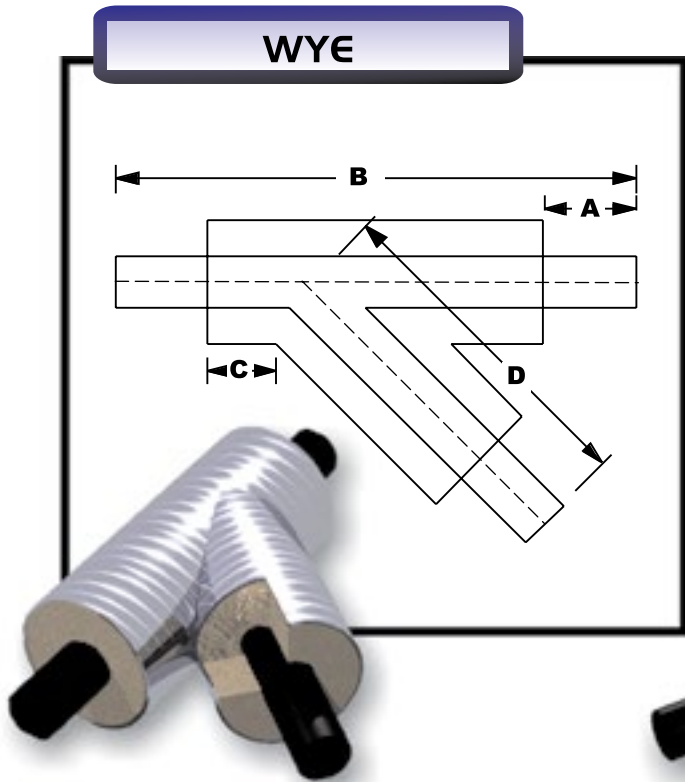

Aluminum Spir-L-ok Jacket Wye - Combo Wye

▼ Pipe Size
 ▼ Insulation Thickness
 ▼ Jacket O.D.

WYE				
A	B	C	D	App. Weight

Combo WYE					
A	B	C	D	E	App. Weight

2"	3"	8.45"	8"	42"	6"	27"	18 lbs.	8"	45"	6"	24"	16.75"	23 lbs.
3"	2"	8.45"	8"	42"	6"	27"	22 lbs.	8"	45"	6"	24"	16.875"	28 lbs.
3"	3"	10.8"	8"	46"	6"	30"	30 lbs.	8"	49"	6"	27"	17"	39 lbs.
4"	2"	8.45"	8"	42"	6"	27"	26 lbs.	8"	45"	6"	24"	17"	33 lbs.
4"	3"	10.8"	8"	46"	6"	30"	34 lbs.	8"	49"	6"	27"	17.125"	42 lbs.
4"	4"	12.9"	8"	49"	6"	32"	42 lbs.	8"	53"	6"	30"	17.375"	52 lbs.
6"	2"	10.8"	8"	46"	6"	30"	50 lbs.	8"	49"	6"	28"	18	63 lbs.
6"	3"	12.9"	8"	49"		32"	59 lbs.	8"	53"	6"	30"	17.625"	74 lbs.
6"	4"	15.87"	8"	53"	6"	36"	75 lbs.	8"	58"	6"	34"	18"	93 lbs.
8"	2"	12.9"	8"	49"		32"	80 lbs.	8"	54"	6"	32"	19.5"	104 lbs.
8"	3"	15.87"	8"	53"	6"	36"	98 lbs.	8"	59"	6"	36"	19.75"	127 lbs.