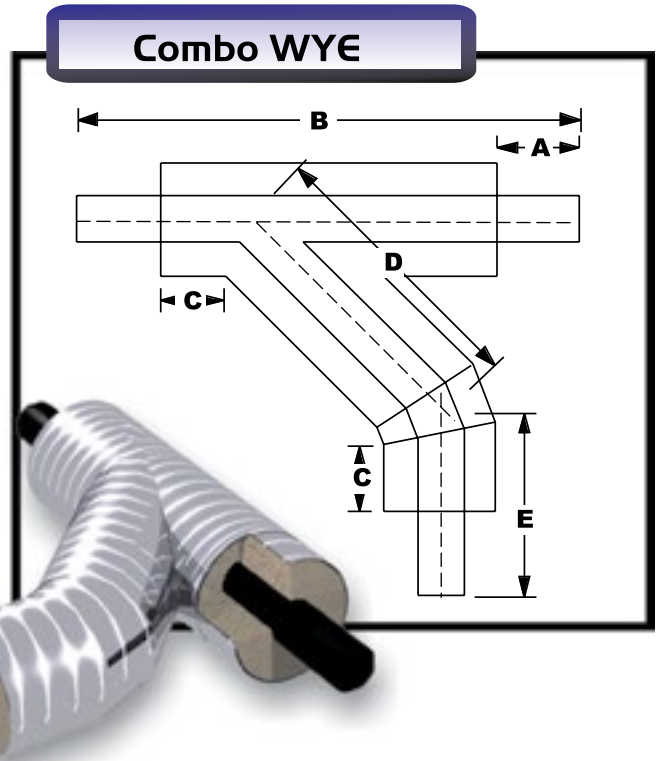

Aluminum Spir-L-ok Jacket Wye - Combo Wye

▼ Pipe Size
 ▼ Insulation Thickness
 ▼ Jacket O.D.

WYE				
A	B	C	D	App. Weight

Combo WYE					
A	B	C	D	E	App. Weight

2"	3"	8.45"	8"	42"	6"	27"	18 lbs.	8"	45"	6"	24"	16.75"	23 lbs.
3"	2"	8.45"	8"	42"	6"	27"	22 lbs.	8"	45"	6"	24"	16.875"	28 lbs.
3"	3"	10.8"	8"	46"	6"	30"	30 lbs.	8"	49"	6"	27"	17"	39 lbs.
4"	2"	8.45"	8"	42"	6"	27"	26 lbs.	8"	45"	6"	24"	17"	33 lbs.
4"	3"	10.8"	8"	46"	6"	30"	34 lbs.	8"	49"	6"	27"	17.125"	42 lbs.
4"	4"	12.9"	8"	49"	6"	32"	42 lbs.	8"	53"	6"	30"	17.375"	52 lbs.
6"	2"	10.8"	8"	46"	6"	30"	50 lbs.	8"	49"	6"	28"	18	63 lbs.
6"	3"	12.9"	8"	49"		32"	59 lbs.	8"	53"	6"	30"	17.625"	74 lbs.
6"	4"	15.87"	8"	53"	6"	36"	75 lbs.	8"	58"	6"	34"	18"	93 lbs.
8"	2"	12.9"	8"	49"		32"	80 lbs.	8"	54"	6"	32"	19.5"	104 lbs.
8"	3"	15.87"	8"	53"	6"	36"	98 lbs.	8"	59"	6"	36"	19.75"	127 lbs.