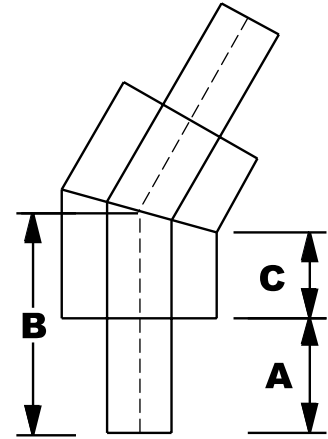

ARCTIC PIPE & UTILITIES LLC

(907) 331-4346
 Emergency (907) 232-6932
 www.arcticpipe.us

Aluminum Spir-L-ok Jacket

22.5° Elbow - 30° Elbow

FAB 22.5° Elbow

FAB 30° Elbow

▼ Pipe Size
 ▼ Insulation Thickness
 ▼ Jacket O.D.

FAB 22.5° Elbow

A B C App. Weight

FAB 30° Elbow

A B C App. Weight

| | | | | | | | | | | |
|-----|----|--------|----|---------|----|---------|----|---------|----|-----------|
| 2" | 3" | 8.45" | 8" | 14.875" | 6" | 8 lbs. | 8" | 15.125" | 6" | 8.5 lbs. |
| 3" | 2" | 8.45" | 8" | 14.875" | 6" | 10 lbs. | 8" | 15.125" | 6" | 10 lbs. |
| 3" | 3" | 10.8" | 8" | 15" | 6" | 13 lbs. | 8" | 15.5" | 6" | 13 lbs. |
| 4" | 2" | 8.45" | 8" | 14.875" | 6" | 12 lbs. | 8" | 15.125" | 6" | 12 lbs. |
| 4" | 3" | 10.8" | 8" | 15" | 6" | 15 lbs. | 8" | 15.5" | 6" | 15 lbs. |
| 4" | 4" | 12.9" | 8" | 15.25" | 6" | 18 lbs. | 8" | 15.75" | 6" | 18 lbs. |
| 6" | 2" | 10.8" | 8" | 15" | 6" | 21 lbs. | 8" | 15.5" | 6" | 21.5 lbs. |
| 6" | 3" | 12.9" | 8" | 15.25" | 6" | 25 lbs. | 8" | 15.75" | 6" | 25 lbs. |
| 6" | 4" | 15.87" | 8" | 15.5" | 6" | 29 lbs. | 8" | 16.125" | 6" | 30 lbs. |
| 8" | 2" | 12.9" | 8" | 15.25" | 6" | 33 lbs. | 8" | 15.75" | 6" | 33 lbs. |
| 8" | 3" | 15.87" | 8" | 15.5" | 6" | 37 lbs. | 8" | 16.125" | 6" | 38 lbs. |
| 10" | 2" | 15.87" | 8" | 15.5" | 6" | 48 lbs. | 8" | 16.125" | 6" | 49 lbs. |
| 10" | 3" | 17.43" | 8" | 15.75" | 6" | 53 lbs. | 8" | 16.375" | 6" | 54 lbs. |
| 12" | 2" | 17.43" | 8" | 15.75" | 6" | 66 lbs. | 8" | 16.375" | 6" | 66 lbs. |
| 12" | 3" | 19.8" | 8" | 16" | 6" | 70 lbs. | 8" | 16.75" | 6" | 71 lbs. |