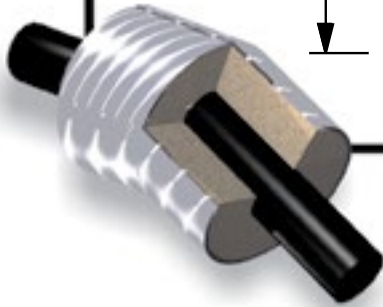

ARCTIC PIPE & UTILITIES LLC

(907) 331-4346
 Emergency (907) 232-6932
 www.arcticpipe.us

Aluminum Spir-L-ok Jacket

22.5° Elbow - 30° Elbow

FAB 22.5° Elbow

FAB 30° Elbow

▼ Pipe Size
 ▼ Insulation Thickness
 ▼ Jacket O.D.

FAB 22.5° Elbow

A B C App. Weight

FAB 30° Elbow

A B C App. Weight

| | | | | | | | | | | |
|-----|----|--------|----|---------|----|---------|----|---------|----|-----------|
| 2" | 3" | 8.45" | 8" | 14.875" | 6" | 8 lbs. | 8" | 15.125" | 6" | 8.5 lbs. |
| 3" | 2" | 8.45" | 8" | 14.875" | 6" | 10 lbs. | 8" | 15.125" | 6" | 10 lbs. |
| 3" | 3" | 10.8" | 8" | 15" | 6" | 13 lbs. | 8" | 15.5" | 6" | 13 lbs. |
| 4" | 2" | 8.45" | 8" | 14.875" | 6" | 12 lbs. | 8" | 15.125" | 6" | 12 lbs. |
| 4" | 3" | 10.8" | 8" | 15" | 6" | 15 lbs. | 8" | 15.5" | 6" | 15 lbs. |
| 4" | 4" | 12.9" | 8" | 15.25" | 6" | 18 lbs. | 8" | 15.75" | 6" | 18 lbs. |
| 6" | 2" | 10.8" | 8" | 15" | 6" | 21 lbs. | 8" | 15.5" | 6" | 21.5 lbs. |
| 6" | 3" | 12.9" | 8" | 15.25" | 6" | 25 lbs. | 8" | 15.75" | 6" | 25 lbs. |
| 6" | 4" | 15.87" | 8" | 15.5" | 6" | 29 lbs. | 8" | 16.125" | 6" | 30 lbs. |
| 8" | 2" | 12.9" | 8" | 15.25" | 6" | 33 lbs. | 8" | 15.75" | 6" | 33 lbs. |
| 8" | 3" | 15.87" | 8" | 15.5" | 6" | 37 lbs. | 8" | 16.125" | 6" | 38 lbs. |
| 10" | 2" | 15.87" | 8" | 15.5" | 6" | 48 lbs. | 8" | 16.125" | 6" | 49 lbs. |
| 10" | 3" | 17.43" | 8" | 15.75" | 6" | 53 lbs. | 8" | 16.375" | 6" | 54 lbs. |
| 12" | 2" | 17.43" | 8" | 15.75" | 6" | 66 lbs. | 8" | 16.375" | 6" | 66 lbs. |
| 12" | 3" | 19.8" | 8" | 16" | 6" | 70 lbs. | 8" | 16.75" | 6" | 71 lbs. |