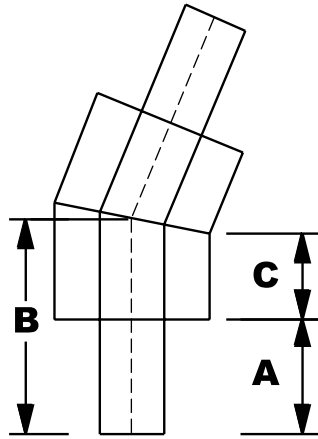

ARCTIC PIPE & UTILITIES LLC

(907) 331-4346
 Emergency (907) 232-6932
 www.arcticpipe.us

Aluminum Spir-L-ok Jacket

22.5° Elbow - 30° Elbow

FAB 22.5° Elbow

FAB 30° Elbow

▼ Pipe Size
 ▼ Insulation Thickness
 ▼ Jacket O.D.

FAB 22.5° Elbow

A B C App. Weight

FAB 30° Elbow

A B C App. Weight

| | | | | | | | | | | |
|-----|----|--------|----|---------|----|---------|----|---------|----|-----------|
| 2" | 3" | 8.45" | 8" | 14.875" | 6" | 8 lbs. | 8" | 15.125" | 6" | 8.5 lbs. |
| 3" | 2" | 8.45" | 8" | 14.875" | 6" | 10 lbs. | 8" | 15.125" | 6" | 10 lbs. |
| 3" | 3" | 10.8" | 8" | 15" | 6" | 13 lbs. | 8" | 15.5" | 6" | 13 lbs. |
| 4" | 2" | 8.45" | 8" | 14.875" | 6" | 12 lbs. | 8" | 15.125" | 6" | 12 lbs. |
| 4" | 3" | 10.8" | 8" | 15" | 6" | 15 lbs. | 8" | 15.5" | 6" | 15 lbs. |
| 4" | 4" | 12.9" | 8" | 15.25" | 6" | 18 lbs. | 8" | 15.75" | 6" | 18 lbs. |
| 6" | 2" | 10.8" | 8" | 15" | 6" | 21 lbs. | 8" | 15.5" | 6" | 21.5 lbs. |
| 6" | 3" | 12.9" | 8" | 15.25" | 6" | 25 lbs. | 8" | 15.75" | 6" | 25 lbs. |
| 6" | 4" | 15.87" | 8" | 15.5" | 6" | 29 lbs. | 8" | 16.125" | 6" | 30 lbs. |
| 8" | 2" | 12.9" | 8" | 15.25" | 6" | 33 lbs. | 8" | 15.75" | 6" | 33 lbs. |
| 8" | 3" | 15.87" | 8" | 15.5" | 6" | 37 lbs. | 8" | 16.125" | 6" | 38 lbs. |
| 10" | 2" | 15.87" | 8" | 15.5" | 6" | 48 lbs. | 8" | 16.125" | 6" | 49 lbs. |
| 10" | 3" | 17.43" | 8" | 15.75" | 6" | 53 lbs. | 8" | 16.375" | 6" | 54 lbs. |
| 12" | 2" | 17.43" | 8" | 15.75" | 6" | 66 lbs. | 8" | 16.375" | 6" | 66 lbs. |
| 12" | 3" | 19.8" | 8" | 16" | 6" | 70 lbs. | 8" | 16.75" | 6" | 71 lbs. |