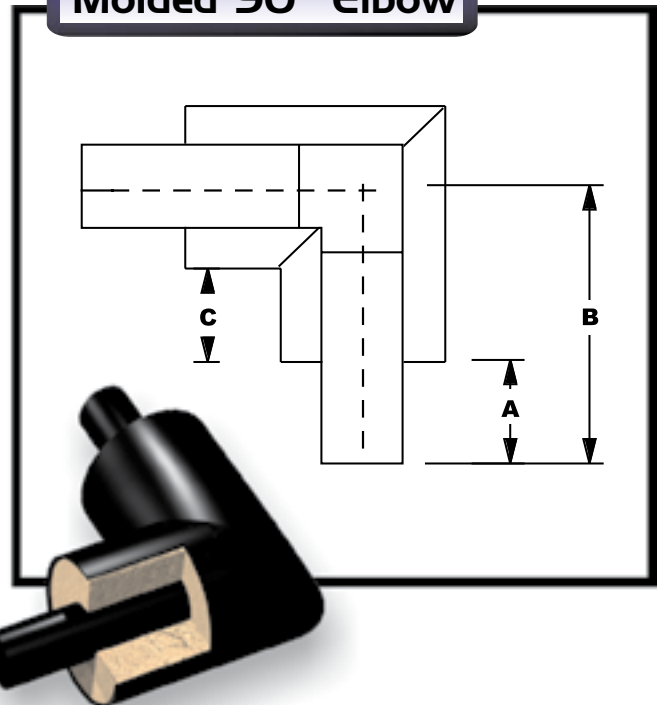

FAB 90° Elbow

Molded 90° Elbow

▼ Pipe Size
 ▼ Insulation Thickness
 ▼ Jacket O.D.

FAB 90° Elbow

A B C D E

Molded 90° Elbow

A B C App. Weight

Pipe Size		Insulation Thickness	FAB 90° Elbow		Molded 90° Elbow		App. Weight					
A	B	C	D	E	A	B	C	App. Weight				
2"	3"	8.45"	8"	14.875"	6"	3.47"	21.75"	11.5 lbs.	8"	18.25"	6"	10.5 lbs.
3"	2"	8.45"	8"	14.875"	6"	3.7"	22.25"	14 lbs.	8"	18.25"	6"	13.4 lbs.
3"	3"	10.8"	8"	15"	6"	3.7"	22.5"	17.5 lbs.	8"	19.5"	6"	17 lbs.
4"	2"	8.45"	8"	14.875"	6"	3.9"	22.625"	17.5 lbs.	8"	18.25"	6"	17 lbs.
4"	3"	10.8"	8"	15"	6"	3.9"	23"	21 lbs.	8"	19.5"	6"	21 lbs.
4"	4"	12.9"	8"	15.25"	6"	3.9"	23.125"	25.5 lbs.	8"	20.5"	6"	25 lbs.
6"	2"	10.8"	8"	15"	6"	4.32"	23.75"	31 lbs.	8"	19.5"	6"	34.5 lbs.
6"	3"	12.9"	8"	15.25"	6"	4.32"	24"	36 lbs.	8"	20.5"	6"	40 lbs.
6"	4"	15.87"	8"	15.5"	6"	4.32"	24.25"	44 lbs.	8"	22"	6"	47 lbs.
8"	2"	12.9"	8"	15.25"	6"	7.72"	24.75"	56 lbs.	8"	20.5"	6"	66.5 lbs.
8"	3"	15.87"	8"	15.5"	6"	7.72"	25"	66 lbs.	8"	22"	6"	75 lbs.
10"	2"	15.87"	8"	15.5"	6"	8.14"	26"	87 lbs.	8"	22"	6"	106 lbs.
10"	3"	17.43"	8"	15.75"	6"	8.14"	26"	93 lbs.	8"	22.75"	6"	112 lbs.
12"	2"	17.43"	8"	15.75"	6"	8.54"	27"	117 lbs.	8"	22.75"	6"	160 lbs.
12"	3"	19.8"	8"	16"	6"	8.54"	27"	128 lbs.	8"	24"	6"	168 lbs.