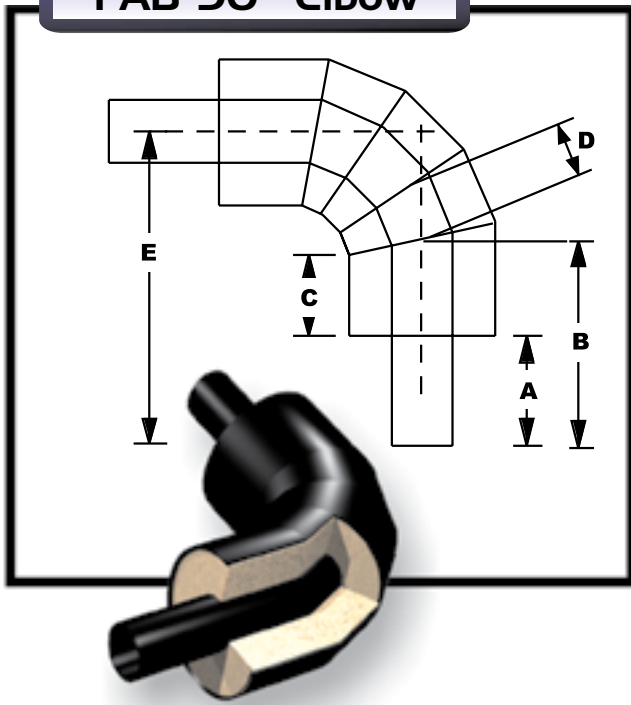

FAB 90° Elbow

Molded 90° Elbow

▼ Pipe Size
 ▼ Insulation Thickness
 ▼ Jacket O.D.

FAB 90° Elbow

A B C D E

Molded 90° Elbow

A B C App. Weight

Pipe Size		Insulation Thickness	FAB 90° Elbow		Molded 90° Elbow		App. Weight					
A	B	C	D	E	A	B	C	App. Weight				
2"	3"	8.45"	8"	14.875"	6"	3.47"	21.75"	11.5 lbs.	8"	18.25"	6"	10.5 lbs.
3"	2"	8.45"	8"	14.875"	6"	3.7"	22.25"	14 lbs.	8"	18.25"	6"	13.4 lbs.
3"	3"	10.8"	8"	15"	6"	3.7"	22.5"	17.5 lbs.	8"	19.5"	6"	17 lbs.
4"	2"	8.45"	8"	14.875"	6"	3.9"	22.625"	17.5 lbs.	8"	18.25"	6"	17 lbs.
4"	3"	10.8"	8"	15"	6"	3.9"	23"	21 lbs.	8"	19.5"	6"	21 lbs.
4"	4"	12.9"	8"	15.25"	6"	3.9"	23.125"	25.5 lbs.	8"	20.5"	6"	25 lbs.
6"	2"	10.8"	8"	15"	6"	4.32"	23.75"	31 lbs.	8"	19.5"	6"	34.5 lbs.
6"	3"	12.9"	8"	15.25"	6"	4.32"	24"	36 lbs.	8"	20.5"	6"	40 lbs.
6"	4"	15.87"	8"	15.5"	6"	4.32"	24.25"	44 lbs.	8"	22"	6"	47 lbs.
8"	2"	12.9"	8"	15.25"	6"	7.72"	24.75"	56 lbs.	8"	20.5"	6"	66.5 lbs.
8"	3"	15.87"	8"	15.5"	6"	7.72"	25"	66 lbs.	8"	22"	6"	75 lbs.
10"	2"	15.87"	8"	15.5"	6"	8.14"	26"	87 lbs.	8"	22"	6"	106 lbs.
10"	3"	17.43"	8"	15.75"	6"	8.14"	26"	93 lbs.	8"	22.75"	6"	112 lbs.
12"	2"	17.43"	8"	15.75"	6"	8.54"	27"	117 lbs.	8"	22.75"	6"	160 lbs.
12"	3"	19.8"	8"	16"	6"	8.54"	27"	128 lbs.	8"	24"	6"	168 lbs.